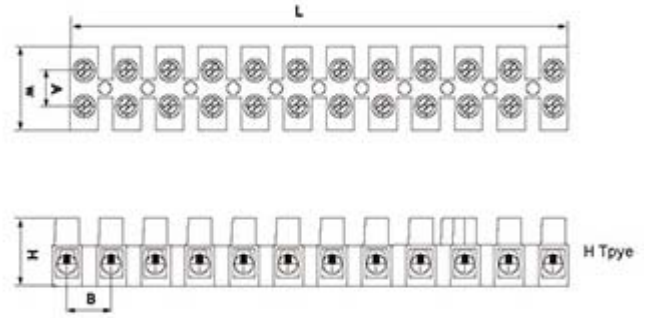

PA12-5A-6mm U-Type

item No	L	W	H	A	B	Volt	Amp
PA12-5A-6mm U-Type	12.5cm	1.4cm	1.15cm	0.6cm	0.9cm	380V	5A